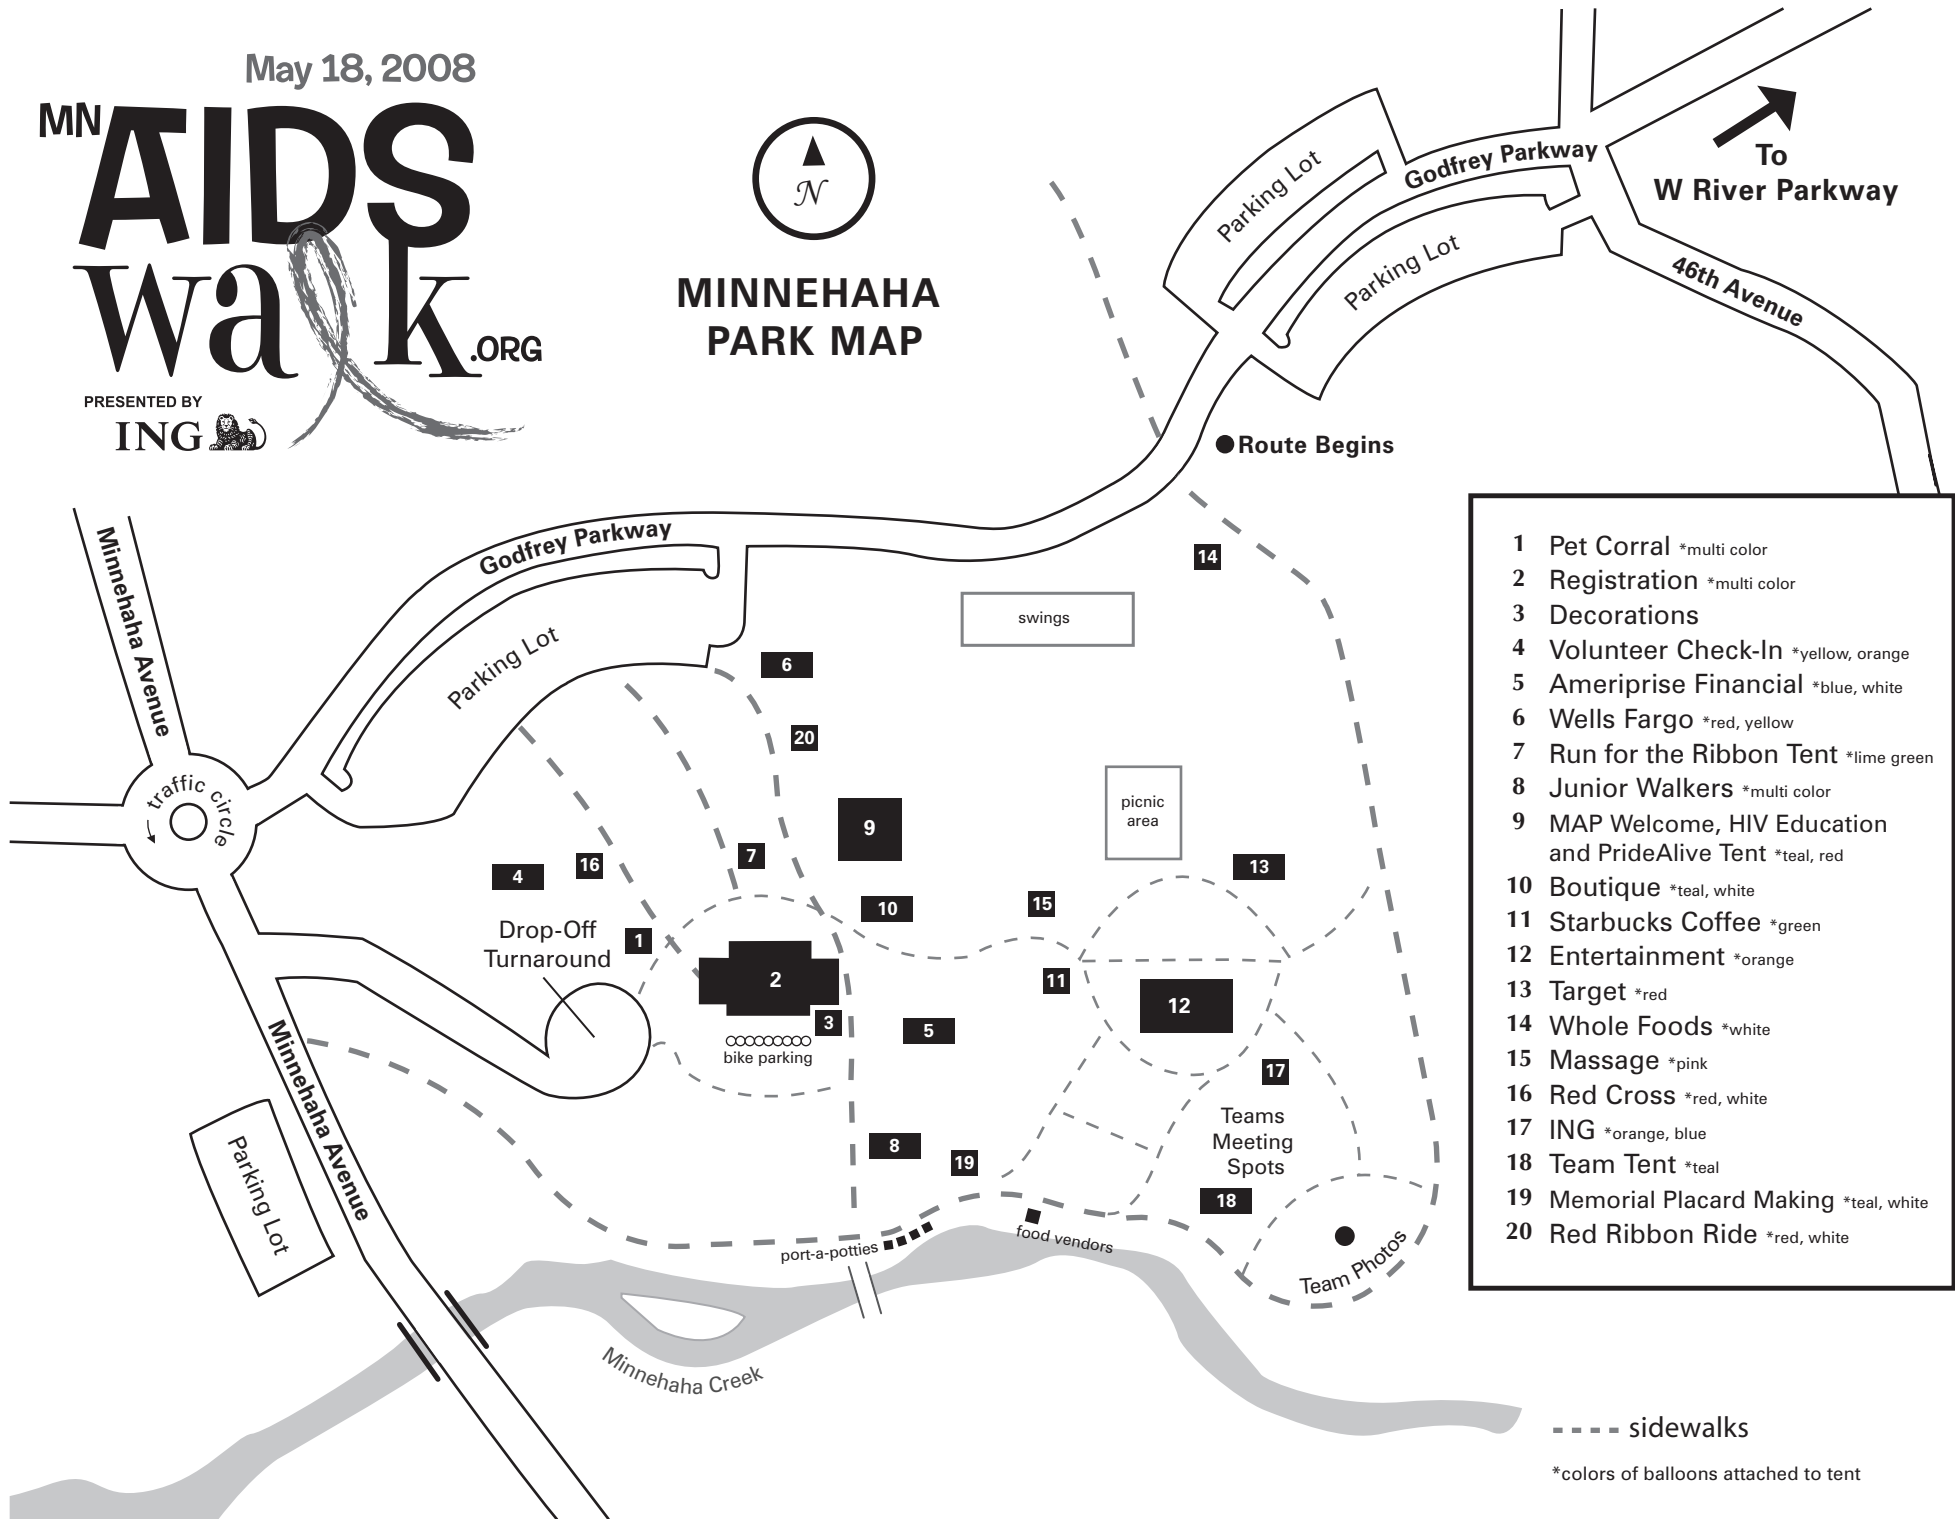

May 18, 2008

MN AIDS Walk.ORG

PRESENTED BY
ING 

MINNEHAHA PARK MAP

- 1 Pet Corral *multi color
- 2 Registration *multi color
- 3 Decorations
- 4 Volunteer Check-In *yellow, orange
- 5 Ameriprise Financial *blue, white
- 6 Wells Fargo *red, yellow
- 7 Run for the Ribbon Tent *lime green
- 8 Junior Walkers *multi color
- 9 MAP Welcome, HIV Education and PrideAlive Tent *teal, red
- 10 Boutique *teal, white
- 11 Starbucks Coffee *green
- 12 Entertainment *orange
- 13 Target *red
- 14 Whole Foods *white
- 15 Massage *pink
- 16 Red Cross *red, white
- 17 ING *orange, blue
- 18 Team Tent *teal
- 19 Memorial Placard Making *teal, white
- 20 Red Ribbon Ride *red, white

----- sidewalks

*colors of balloons attached to tent